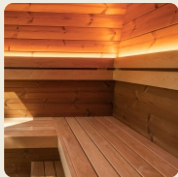

● **standard set includes**

1	Walls	40mm Thermowood
2	Roof	Shingle roof, Black
3	External door	Tempered glass bronze door
4	Front wall	Bronze 8mm tempered glass
5	Benches	2-level benches with bench skirts and back rests
6	Arches	Full circle arches for front and back wall, painted brown
7	Ventilation	3-4x ventilation openings
8	Floor cover	Nerostep plastic grid mats
9	Baseframe and external mouldings	Painted brown

● **additional extras**

10 **Lighting**

LED-strips under the bench and/or behind back rest