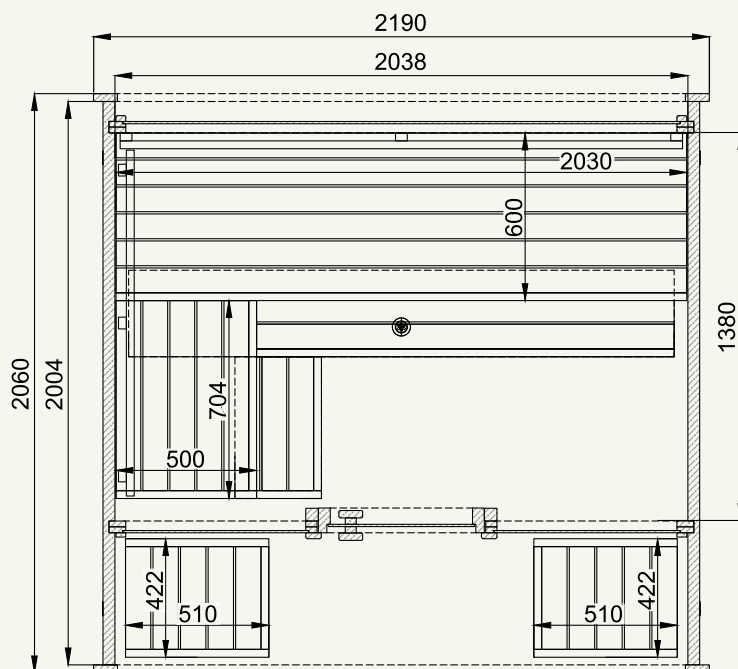

### technical information

	METRIC	IMPERIAL
Coverage area	4,5 (m <sup>2</sup> )	48.4 (ft <sup>2</sup> )
Steam room volume	6,5 (m <sup>3</sup> )	229.5 (ft <sup>3</sup> )
External dimensions	W2190×D2060×H2200 (mm)	W86.2×D81.1×H86.6" (in)
Internal dimensions	W2038×D1780×H2038 (mm)	W80.2×D70.1×H80.2" (in)
Weight	850 (kg)	1,874 (lb)
Pallet size	1,20×2,25×1,20 (m)	3.94×7.38×3.94 (ft)

# Dice Comfy

for 4 people (2.0) / for 5 people (2.4)

technical information	METRIC 2.0 / 2.4	IMPERIAL 2.0 / 2.4
Coverage area	4,5/5,4 (m <sup>2</sup> )	48.4/58.1 (ft <sup>2</sup> )
Steam room volume	5,0/6,5 (m <sup>3</sup> )	176.6/229.5 (ft <sup>3</sup> )
External dimensions	W2190×D2060/2460×H2200 (mm)	W86.2×D81.1/96.9×H86.6" (in)
Internal dimensions	W2038×D1380/1780×H2038 (mm)	W80.2×D54.3/70.1×H80.2" (in)
Weight	850/900 (kg)	1,874/1,984 (lb)
Pallet size	1,20×2,25/2,50×1,20 (m)	3.94×7.38/8.20×3.94 (ft)

W2190×D2562×H2200 (mm)

W86.2×D100.9×H86.6" (in)

Internal dimensions

W2038×D2506×H2038 (mm)

W80.2×D98.7×H80.2" (in)

Weight

1000 (kg)

2,205 (lb)