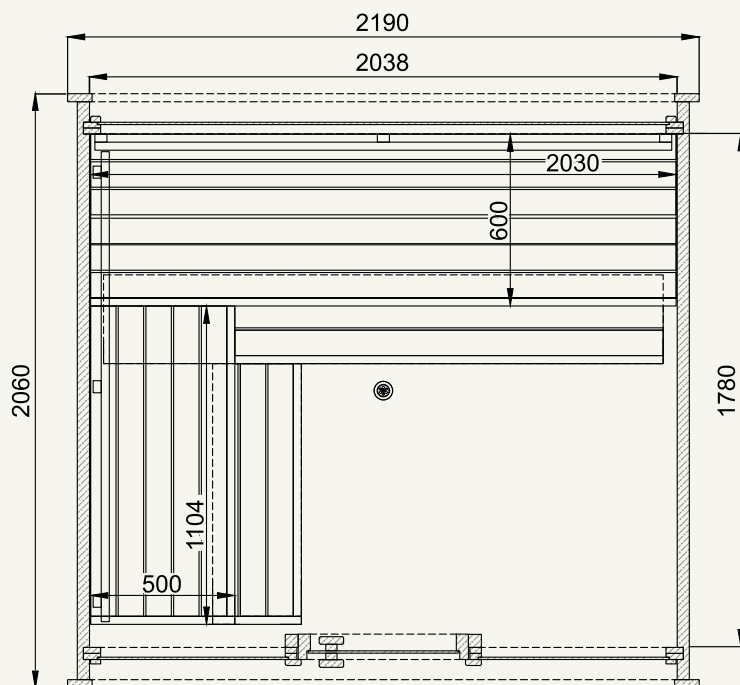

# Dice Pocket

for 4 people

technical information	METRIC	IMPERIAL
Coverage area	3,6 (m <sup>2</sup> )	38.8 (ft <sup>2</sup> )
Steam room volume	5,0 (m <sup>3</sup> )	176.6 (ft <sup>3</sup> )
External dimensions	W2190×D1660×H2200 (mm)	W86.2×D65.4×H86.6" (in)
Internal dimensions	W2038×D1380×H2038 (mm)	W80.2×D54.3×H80.2" (in)
Weight	800 (kg)	1,764 (lb)
Pallet size	1,20×2,25×1,20 (m)	3.94×7.38×3.94 (ft)

### technical information

	METRIC	IMPERIAL
Coverage area	4,5 (m <sup>2</sup> )	48.4 (ft <sup>2</sup> )
Steam room volume	6,5 (m <sup>3</sup> )	229.5 (ft <sup>3</sup> )
External dimensions	W2190×D2060×H2200 (mm)	W86.2×D81.1×H86.6" (in)
Internal dimensions	W2038×D1780×H2038 (mm)	W80.2×D70.1×H80.2" (in)
Weight	850 (kg)	1,874 (lb)
Pallet size	1,20×2,25×1,20 (m)	3.94×7.38×3.94 (ft)

W2190×D2562×H2200 (mm)

W86.2×D100.9×H86.6" (in)

Internal dimensions

W2038×D2506×H2038 (mm)

W80.2×D98.7×H80.2" (in)

Weight

1000 (kg)

2,205 (lb)