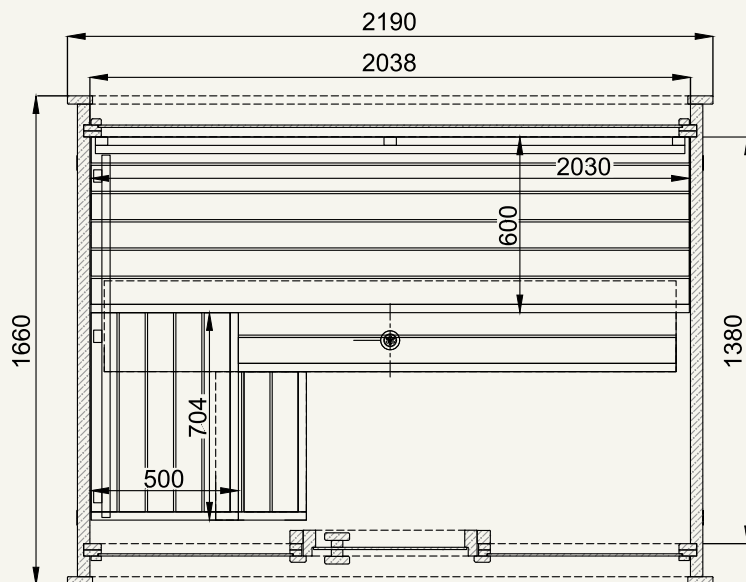

# Dice Pocket

for 4 people

technical information	METRIC	IMPERIAL
Coverage area	3,6 (m <sup>2</sup> )	38.8 (ft <sup>2</sup> )
Steam room volume	5,0 (m <sup>3</sup> )	176.6 (ft <sup>3</sup> )
External dimensions	W2190×D1660×H2200 (mm)	W86.2×D65.4×H86.6" (in)
Internal dimensions	W2038×D1380×H2038 (mm)	W80.2×D54.3×H80.2" (in)
Weight	800 (kg)	1,764 (lb)
Pallet size	1,20×2,25×1,20 (m)	3.94×7.38×3.94 (ft)

### technical information

	METRIC	IMPERIAL
Coverage area	4,5 (m <sup>2</sup> )	48.4 (ft <sup>2</sup> )
Steam room volume	6,5 (m <sup>3</sup> )	229.5 (ft <sup>3</sup> )
External dimensions	W2190×D2060×H2200 (mm)	W86.2×D81.1×H86.6" (in)
Internal dimensions	W2038×D1780×H2038 (mm)	W80.2×D70.1×H80.2" (in)
Weight	850 (kg)	1,874 (lb)
Pallet size	1,20×2,25×1,20 (m)	3.94×7.38×3.94 (ft)