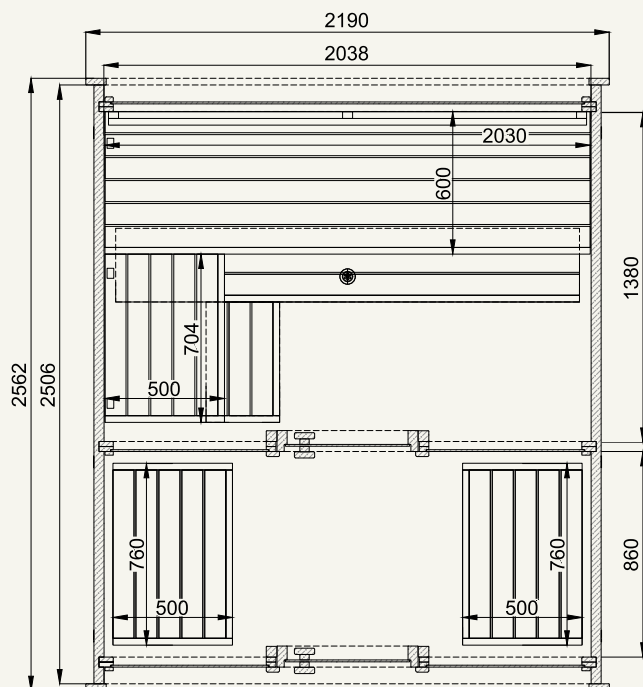

technical information

METRIC

IMPERIAL

Coverage area

5,6 (m²)

60.3 (ft²)

Steam room volume

5,0 (m³)

176.6 (ft³)

External dimensions

W2190×D2562×H2200 (mm)

W86.2×D100.9×H86.6" (in)

Internal dimensions

W2038×D2506×H2038 (mm)

W80.2×D98.7×H80.2" (in)

Weight

1000 (kg)

2,205 (lb)

Pallet size

1,20×2,55×1,20 (m)

3.94×8.37×3.94 (ft)

suitable with

Electric heater

✓

Wood burning heater

✗