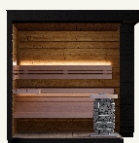

Patio L Plus

Our largest model with sauna, lounge room,
and open area under the roof.

● **standard set includes**

1	Walls	40mm thermowood
2	Roof	Roof boards 24mm, EPDM roof cover, metal edge covers
3	Ceiling	Thermo treated pine STS internal panelling + PIR insulation 30mm
4	Floor	24mm spruce boards, metal floor gutter for waste water in sauna room
5	Door	8mm tempered bronze glass door
6	Window	Wooden frame, double tempered bronze glass
7	Benches	2-level alder benches, bench skirt + back rests
8	Mouldings	Outside mouldings treated in black

suitable with

Electric heater	✓
Wood burning heater	✓

Patio

Outdoor Sauna Collection

Patio Series is our distinctive square-profile sauna line, a modern take on traditional sauna architecture. With seven models to choose from, Patio offers a sauna for every preference – from compact one-room saunas to spacious models with terraces and front rooms. Combining functionality, comfort, and elegance, the series is created to elevate any outdoor space into a calm and refined retreat.

Patio XXS
for 3 people

Patio XS
for 4 people

Patio S
for 4 people

Patio S Plus
for 4 people

Patio M
for 5 people

Patio L
for 5 people

Patio L Plus
for 5 people

Leil[®]
SAUNAS