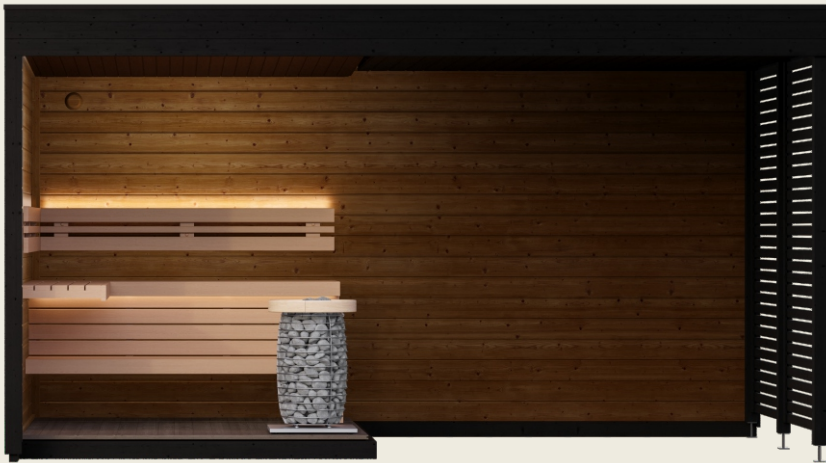

Patio S Plus

for 4 people