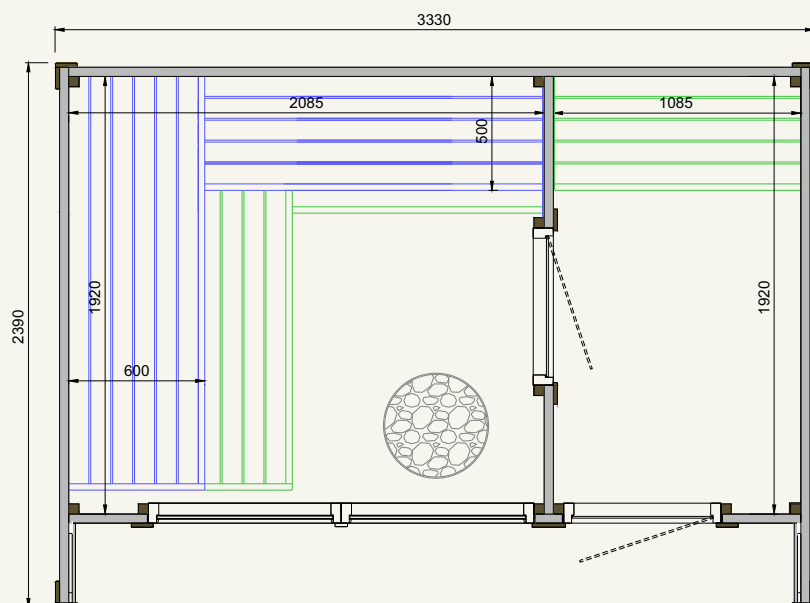

technical information

METRIC

IMPERIAL

Coverage area

8,0 (m²)

86.1 (ft²)

Steam room volume

8,1 (m³)

286.0 (ft³)

External dimensions

W3330×D2390×H2410 (mm)

W131.1×D94.1×H94.9" (in)

Internal dimensions

W2085×D1920×H2030 (mm)

W82.1×D75.6×H79.9" (in)

Weight

1280 (kg)

2,822 (lb)

Pallet size

1,20×3,80×1,25 (m)

3.94×12.47×4.10 (ft)

suitable with

Electric heater

Wood burning heater