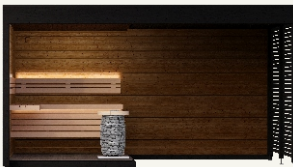

Patio XXS

Compact and simple sauna for up to 3.
True sauna feel in a small space.

Patio XS

L-shaped bench fits 4 comfortably, maximizing
space without losing comfort.

Patio S

Modern design for 4 people with wide glass
walls opening to nature.