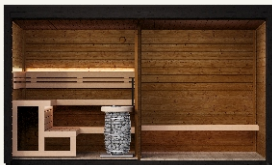

Patio L

Spacious two-room model for groups,
combining sauna and lounge comfort.