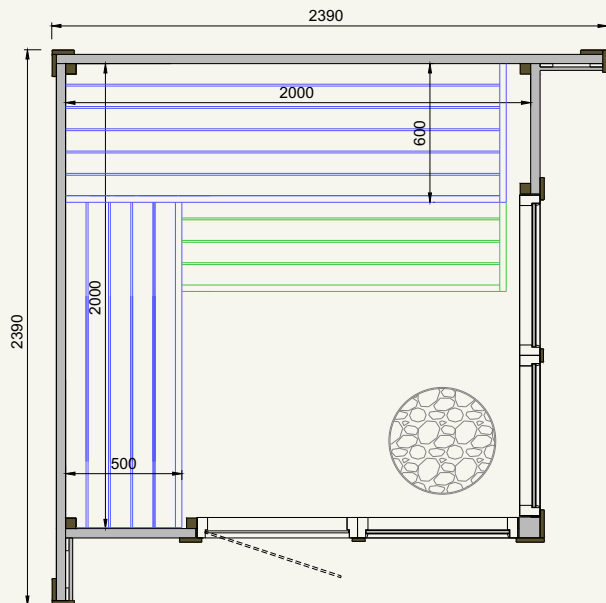

Internal dimensions

W2220×D1820×H2030 (mm)

W87.4×D71.7×H79.9" (in)

Weight

850 (kg)

1,874 (lb)

Pallet size

1,20×2,55×1,25 (m)

3.94×8.37×4.10 (ft)

suitable with

Electric heater

Wood burning heater

Patio S

for 4 people

technical information

METRIC

IMPERIAL

Coverage area

5,7 (m²)

61.4 (ft²)

Steam room volume

8,1 (m³)

286.0 (ft³)

External dimensions

W2390×D2390×H2410 (mm)

W94.1×D94.1×H94.9" (in)

Internal dimensions

W2000×D2000×H2030 (mm)

W78.7×D78.7×H79.9" (in)

Weight

950 (kg)

2,094 (lb)