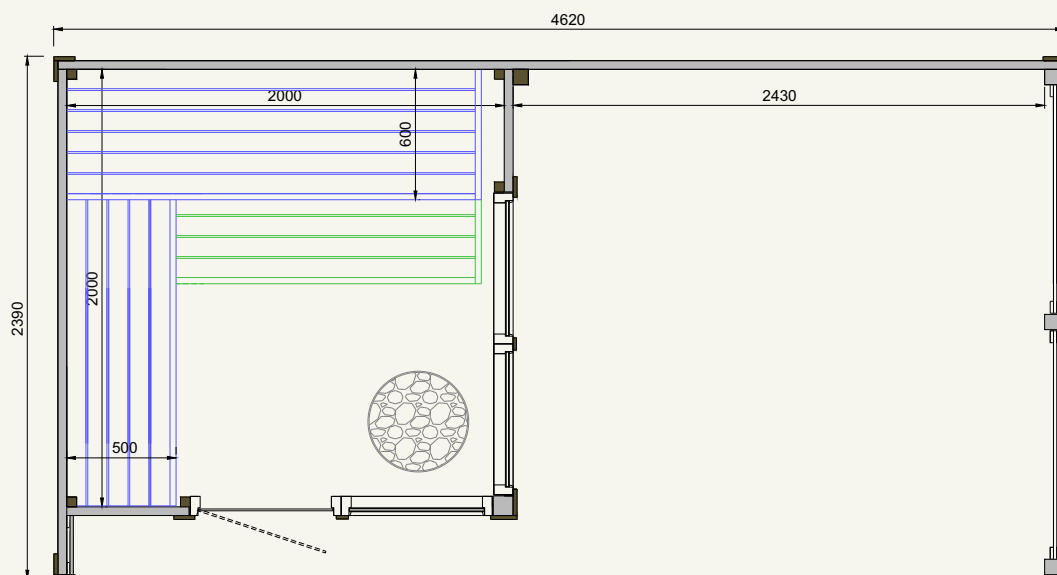

W2390×D2390×H2410 (mm)

W94.1×D94.1×H94.9" (in)

Internal dimensions

W2000×D2000×H2030 (mm)

W78.7×D78.7×H79.9" (in)

Weight

950 (kg)

2,094 (lb)

technical information

	METRIC	IMPERIAL
Coverage area	11,0 (m ²)	118.4 (ft ²)
Steam room volume	8,7 (m ³)	307.2 (ft ³)
External dimensions	W4620×D2390×H2410 (mm)	W181.9×D94.1×H94.9" (in)
Internal dimensions	W2000×D2000×H2170 (mm)	W78.7×D78.7×H85.4" (in)
Weight	1300 (kg)	2,866 (lb)
Pallet size	1,20×4,68×1,25 (m)	3.94×15.35×4.10 (ft)

Internal dimensions

W2085×D1920×H2030 (mm)

W82.1×D75.6×H79.9" (in)

Weight

1280 (kg)

2,822 (lb)

Pallet size

1,20×3,80×1,25 (m)