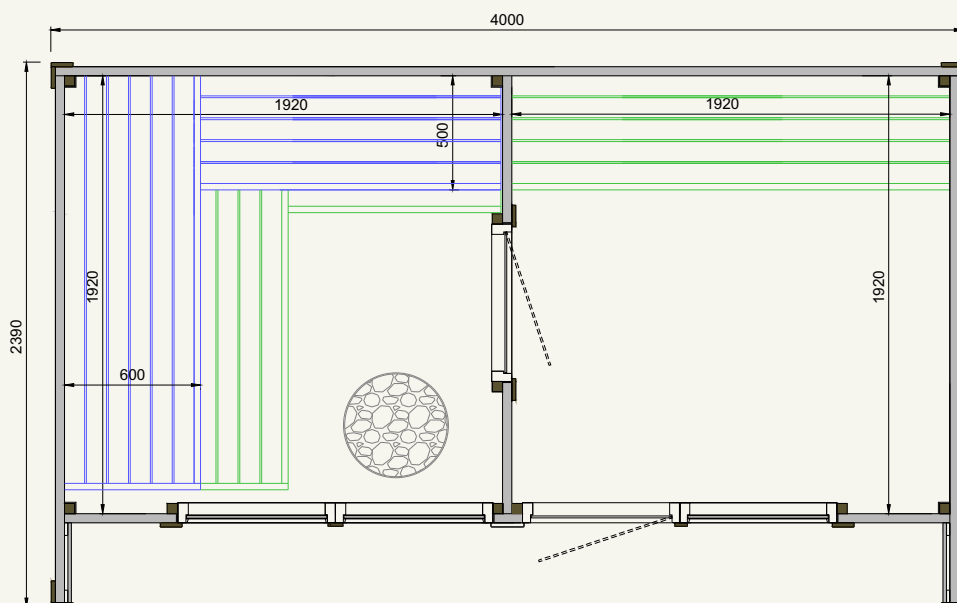

8,0 (m²)

86.1 (ft²)

Steam room volume

8,1 (m³)

286.0 (ft³)

External dimensions

W3330×D2390×H2410 (mm)

W131.1×D94.1×H94.9" (in)

Internal dimensions

W2085×D1920×H2030 (mm)

W82.1×D75.6×H79.9" (in)

Weight

1280 (kg)

2,822 (lb)

Pallet size

1,20×3,80×1,25 (m)

3.94×12.47×4.10 (ft)

suitable with

Electric heater

Wood burning heater

Patio L

for 5 people

technical information

	METRIC	IMPERIAL
Coverage area	9,6 (m ²)	103.3 (ft ²)
Steam room volume	7,5 (m ³)	264.9 (ft ³)
External dimensions	W4000×D2390×H2410 (mm)	W157.5×D94.1×H94.9" (in)
Internal dimensions	W1920×D1920×H2030 (mm)	W75.6×D75.6×H79.9" (in)
Weight	1570 (kg)	3,461 (lb)
Pallet size	1,20×4,00×1,25 (m)	3.94×13.12×4.10 (ft)

suitable with

Electric heater	✓
Wood burning heater	✓

Patio L Plus

for 5 people

technical information

	METRIC	IMPERIAL
Coverage area	14,5 (m ²)	156.1 (ft ²)
Steam room volume	8,0 (m ³)	282.5 (ft ³)
External dimensions	W6055×D2390×H2410 (mm)	W238.8×D94.1×H94.9" (in)
Internal dimensions	W1920×D1920×H2170 (mm)	W75.6×D75.6×H85.4" (in)
Weight	1850 (kg)	4,079 (lb)
Pallet size	1,20×6,00×1,25 (m)	3.94×19.69×4.10 (ft)