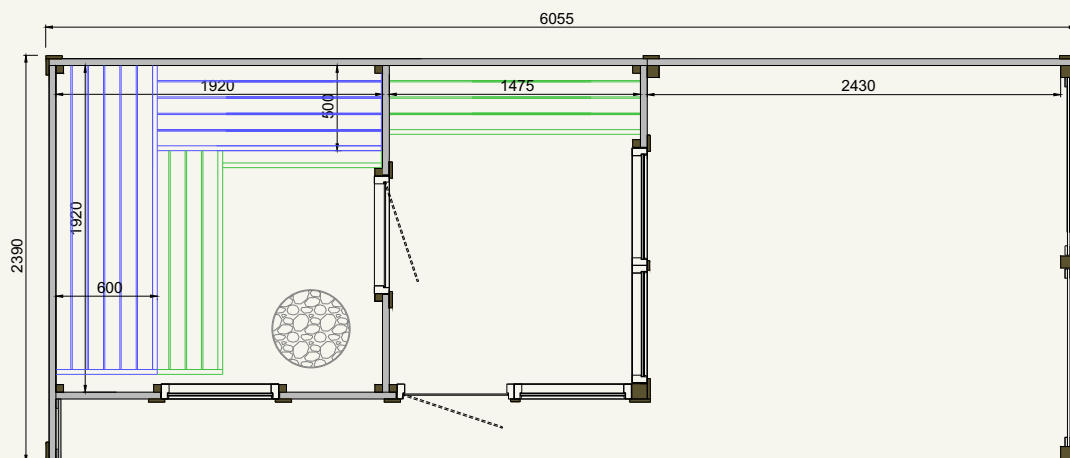

3.94×12.47×4.10 (ft)

suitable with

Electric heater

Wood burning heater

Patio L

for 5 people

technical information

	METRIC	IMPERIAL
Coverage area	9,6 (m ²)	103.3 (ft ²)
Steam room volume	7,5 (m ³)	264.9 (ft ³)
External dimensions	W4000×D2390×H2410 (mm)	W157.5×D94.1×H94.9" (in)
Internal dimensions	W1920×D1920×H2030 (mm)	W75.6×D75.6×H79.9" (in)
Weight	1570 (kg)	3,461 (lb)
Pallet size	1,20×4,00×1,25 (m)	3.94×13.12×4.10 (ft)

suitable with

Electric heater	✓
Wood burning heater	✓

Patio L Plus

for 5 people

technical information

	METRIC	IMPERIAL
Coverage area	14,5 (m ²)	156.1 (ft ²)
Steam room volume	8,0 (m ³)	282.5 (ft ³)
External dimensions	W6055×D2390×H2410 (mm)	W238.8×D94.1×H94.9" (in)
Internal dimensions	W1920×D1920×H2170 (mm)	W75.6×D75.6×H85.4" (in)
Weight	1850 (kg)	4,079 (lb)
Pallet size	1,20×6,00×1,25 (m)	3.94×19.69×4.10 (ft)

suitable with

Electric heater	✓
Wood burning heater	✓

Patio

Outdoor Sauna Collection

Patio Series is our distinctive square-profile sauna line, a modern take on traditional sauna architecture. With seven models to choose from, Patio offers a sauna for every preference – from compact one-room saunas to spacious models with terraces and front rooms. Combining functionality, comfort, and elegance, the series is created to elevate any outdoor space into a calm and refined retreat.

Patio XXS
for 3 people

Patio XS
for 4 people

Patio S
for 4 people

Patio S Plus
for 4 people

Patio M
for 5 people

Patio L
for 5 people

Patio L Plus
for 5 people

Leil[®]
SAUNAS