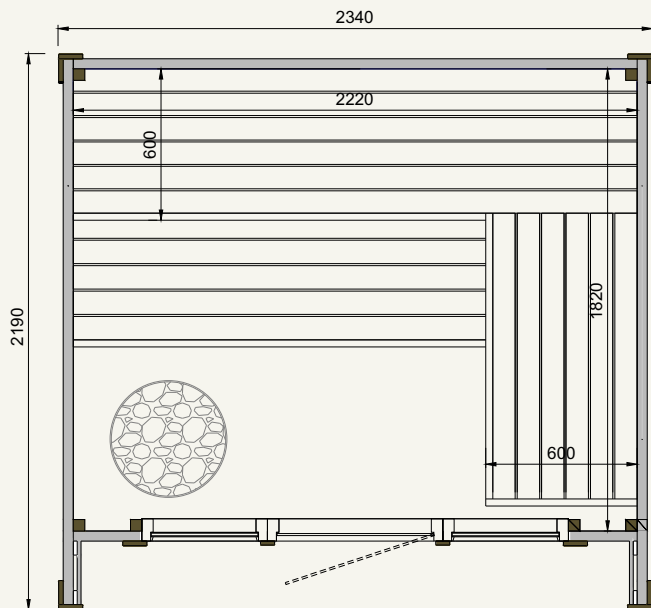

technical information

METRIC

IMPERIAL

Coverage area

5,1 (m²)

54.9 (ft²)

Steam room volume

8,1 (m³)

286.0 (ft³)

External dimensions

W2340×D2190×H2410 (mm)

W92.1×D86.2×H94.9" (in)

Internal dimensions

W2220×D1820×H2030 (mm)

W87.4×D71.7×H79.9" (in)

Weight

850 (kg)

1,874 (lb)

Pallet size

1,20×2,55×1,25 (m)

3.94×8.37×4.10 (ft)

suitable with

Electric heater

Wood burning heater