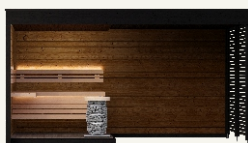

suitable with

Electric heater	✓
Wood burning heater	✓

Patio

Outdoor Sauna Collection

Patio Series is our distinctive square-profile sauna line, a modern take on traditional sauna architecture. With seven models to choose from, Patio offers a sauna for every preference – from compact one-room saunas to spacious models with terraces and front rooms. Combining functionality, comfort, and elegance, the series is created to elevate any outdoor space into a calm and refined retreat.

Patio XXS
for 3 people

Patio XS
for 4 people

Patio S
for 4 people

Patio S Plus
for 4 people

Patio M
for 5 people

Patio L
for 5 people

Patio L Plus
for 5 people

Leil[®]
SAUNAS