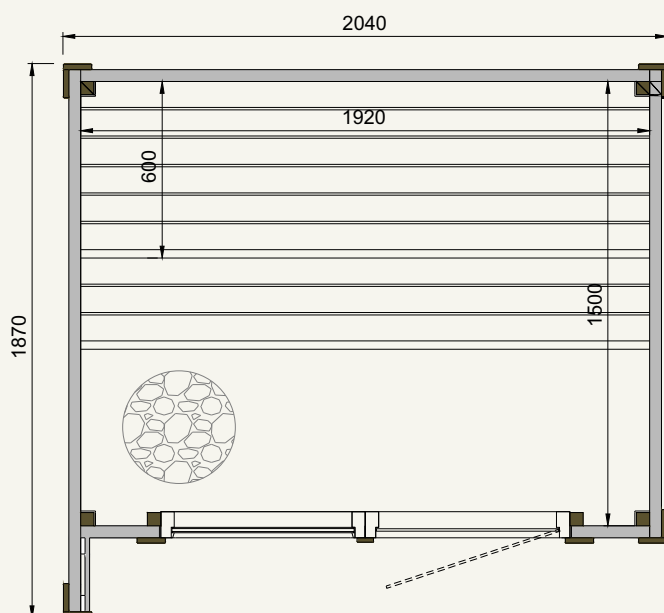

technical information

METRIC

IMPERIAL

Coverage area	3,8 (m²)	40.9 (ft²)
Steam room volume	5,8 (m³)	204.8 (ft³)
External dimensions	W2040×D1870×H2410 (mm)	W80.3×D73.6×H94.9" (in)
Internal dimensions	W1920×D1500×H2030 (mm)	W75.6×D59.1×H79.9" (in)
Weight	650 (kg)	1,433 (lb)
Pallet size	1,20×2,45×1,25 (m)	3.94×8.04×4.10 (ft)

suitable with

Electric heater	✓
Wood burning heater	✓