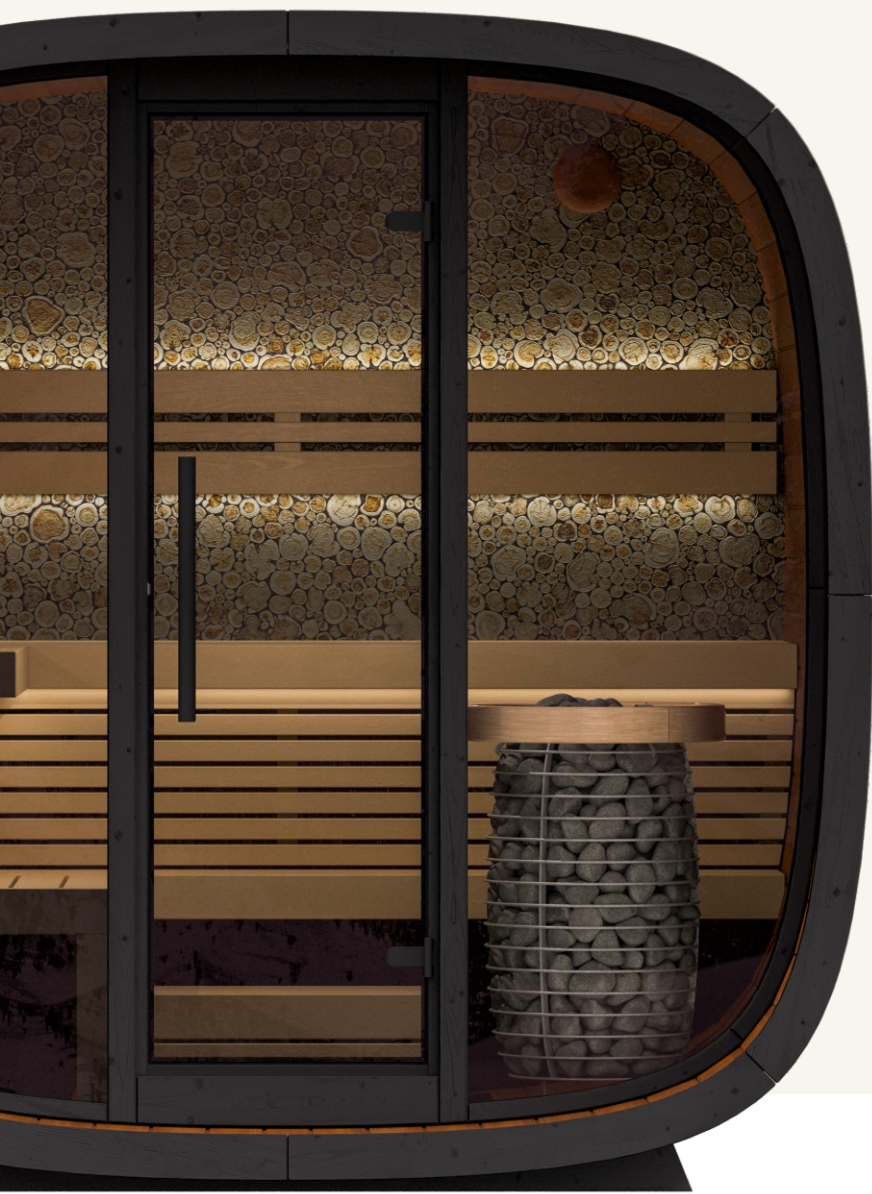

Leil<sup>®</sup>  
SAUNAS

Round Cube<sup>®</sup>  
Outdoor Sauna Collection

[leilsaunas.com](https://leilsaunas.com)

Lei<sup>®</sup>  
SAUNAS

A vertical photograph of a dense evergreen forest. The scene is heavily misted, with a thick layer of white fog or low clouds that obscures much of the background and middle ground. The trees in the foreground are dark green and appear sharp, while those further up the slope become increasingly hazy and less distinct. The overall atmosphere is serene and quiet.