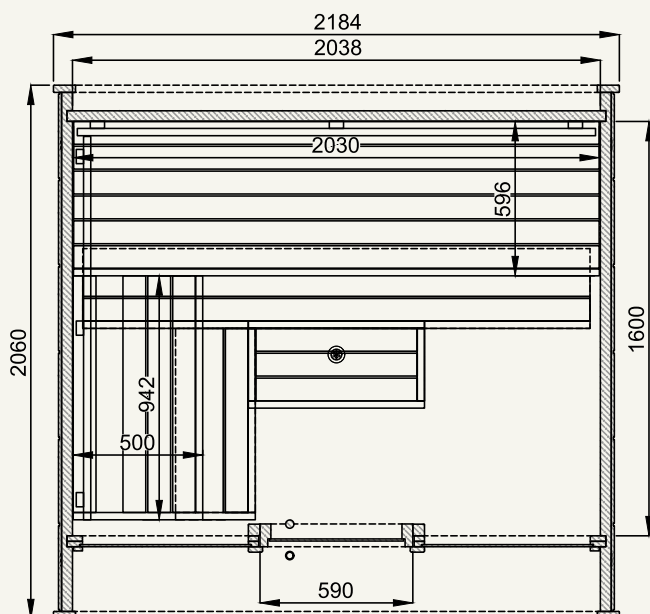

technical information

METRIC 2.0 / 2.4

IMPERIAL 2.0 / 2.4

Coverage area	4,4/5,3 (m²)	47.4/57.0 (ft²)
Steam room volume	6,0/8,0 (m³)	212.0/283.0 (ft³)
External dimensions	W2184×D2060/2460×H2200 (mm)	W86.0×D81.1/96.9×H86.6" (in)
Internal dimensions	W2038×D1600/2000×H2040 (mm)	W80.2×D63.0/78.7×H80.3" (in)
Weight	900/990 (kg)	1,984/2,183 (lb)
Pallet size	1,20×2,25/2,45×1,20 (m)	3.94×7.38/8.04×3.94 (ft)

suitable with

Electric heater	✓
Wood burning heater	✗