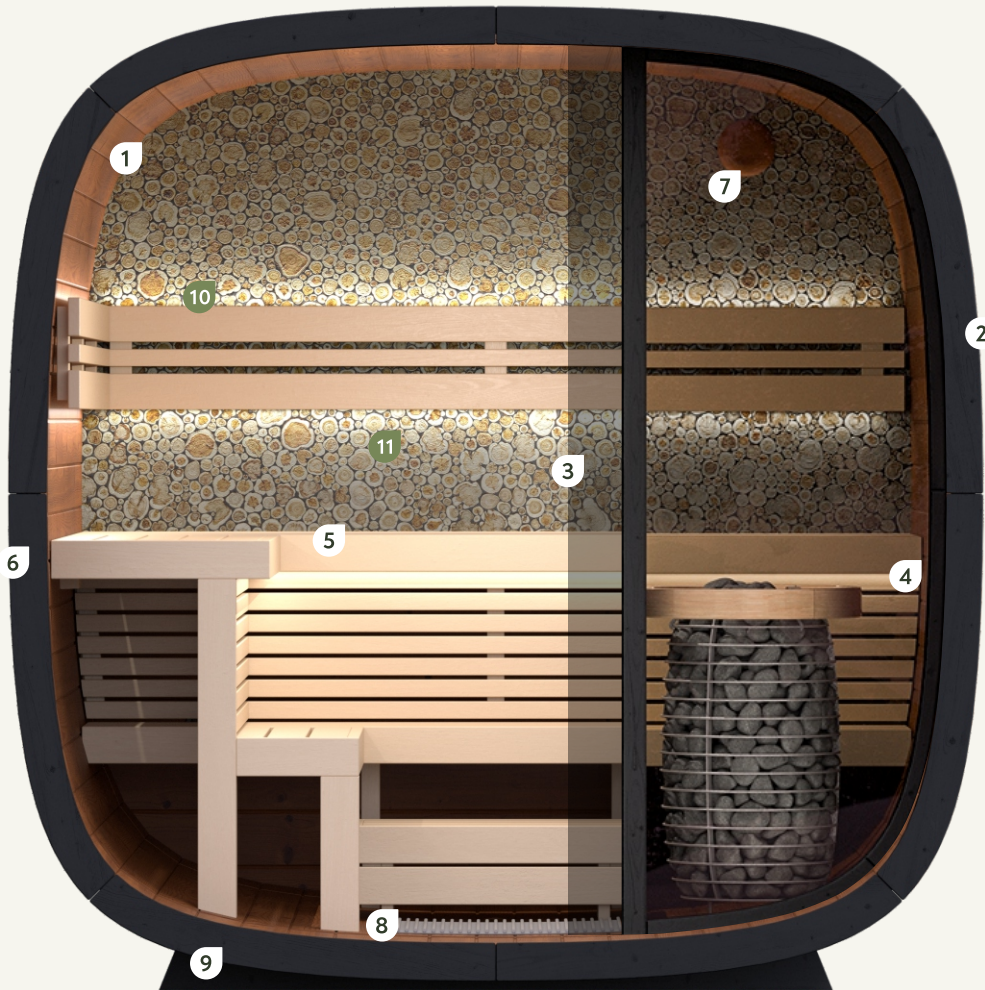

● **standard set includes**

1	Walls	40mm Thermowood
2	Roof	Shingle roof, Black
3	External door	Tempered glass door with premium handle
4	Front wall	Double mirror glass, 20mm, tempered
5	Benches	3-level benches with bench skirts and back rests
6	Arches	Full circle arches for front and back wall, painted black
7	Ventilation	3-4x ventilation openings
8	Floor cover	Nerostep plastic grid mats
9	Baseframe and external mouldings	Painted black

● **additional extras**

10 **Lighting**

LED-strips under the bench and/or behind back rest

11 **Juniper Wall**

Healing juniper wall on the back wall with wonderful scent

● **available glass tones**

MIRROR

BRONZE

BLACK

assembly and delivery

All models are available as a DIY kit or pre-assembled. Availability may vary by model - please check for details.