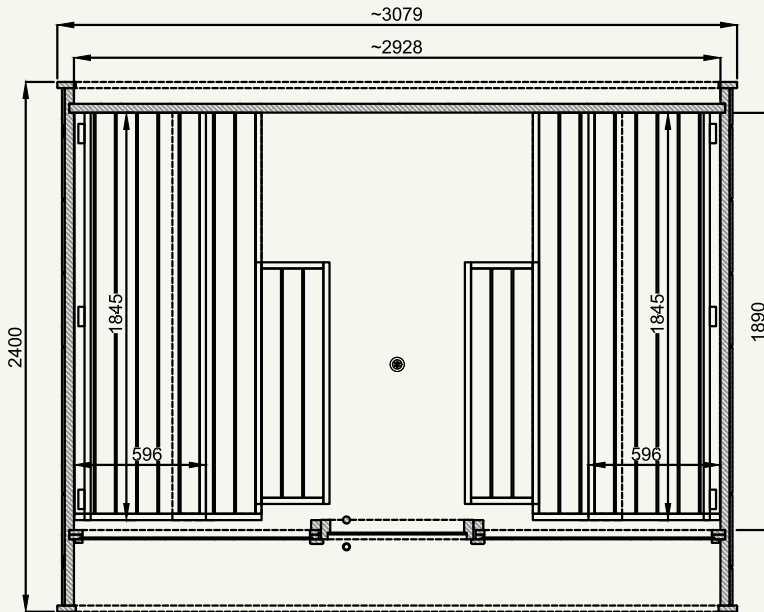

## technical information

	METRIC	IMPERIAL
Coverage area	6,4 (m <sup>2</sup> )	68.9 (ft <sup>2</sup> )
Steam room volume	9,0 (m <sup>3</sup> )	318.0 (ft <sup>3</sup> )
External dimensions	W3079×D2060×H2200 (mm)	W121.2×D81.1×H86.6 (in)
Internal dimensions	W2928×D1600×H2040 (mm)	W115.3×D63.0×H80.3 (in)
Weight	1175 (kg)	2,590 (lb)
Pallet size	1.20×3.15×1.20 (m)	3.94×10.33×3.94 (ft)

# Round Cube Single

for 6 people (2.0) / for 6-8 people (2.4) / for 8 people (2.6)

technical information	METRIC 2.0 / 2.4 / 2.6	IMPERIAL 2.0 / 2.4 / 2.6
Coverage area	6,3/7,4/8,0 (m <sup>2</sup> )	67.8/79.7/86.1 (ft <sup>2</sup> )
Steam room volume	8,0/10,0/12,0 (m <sup>3</sup> )	283.0/353.0/424.0 (ft <sup>3</sup> )
External dimensions	W3079×D2060/2400/2600×H2200 (mm)	W121.2×D81.1/94.5×H86.6" (in)
Internal dimensions	W2928×D1600/1890/2090×H2040 (mm)	W115.3×D63.0/74.4×H82.3" (in)
Weight	1100/1290/1330 (kg)	2,425/2,844/2,932 (lb)
Pallet size	1.20×3.15×1.20 (m)	3.94×10.33×3.94 (ft)