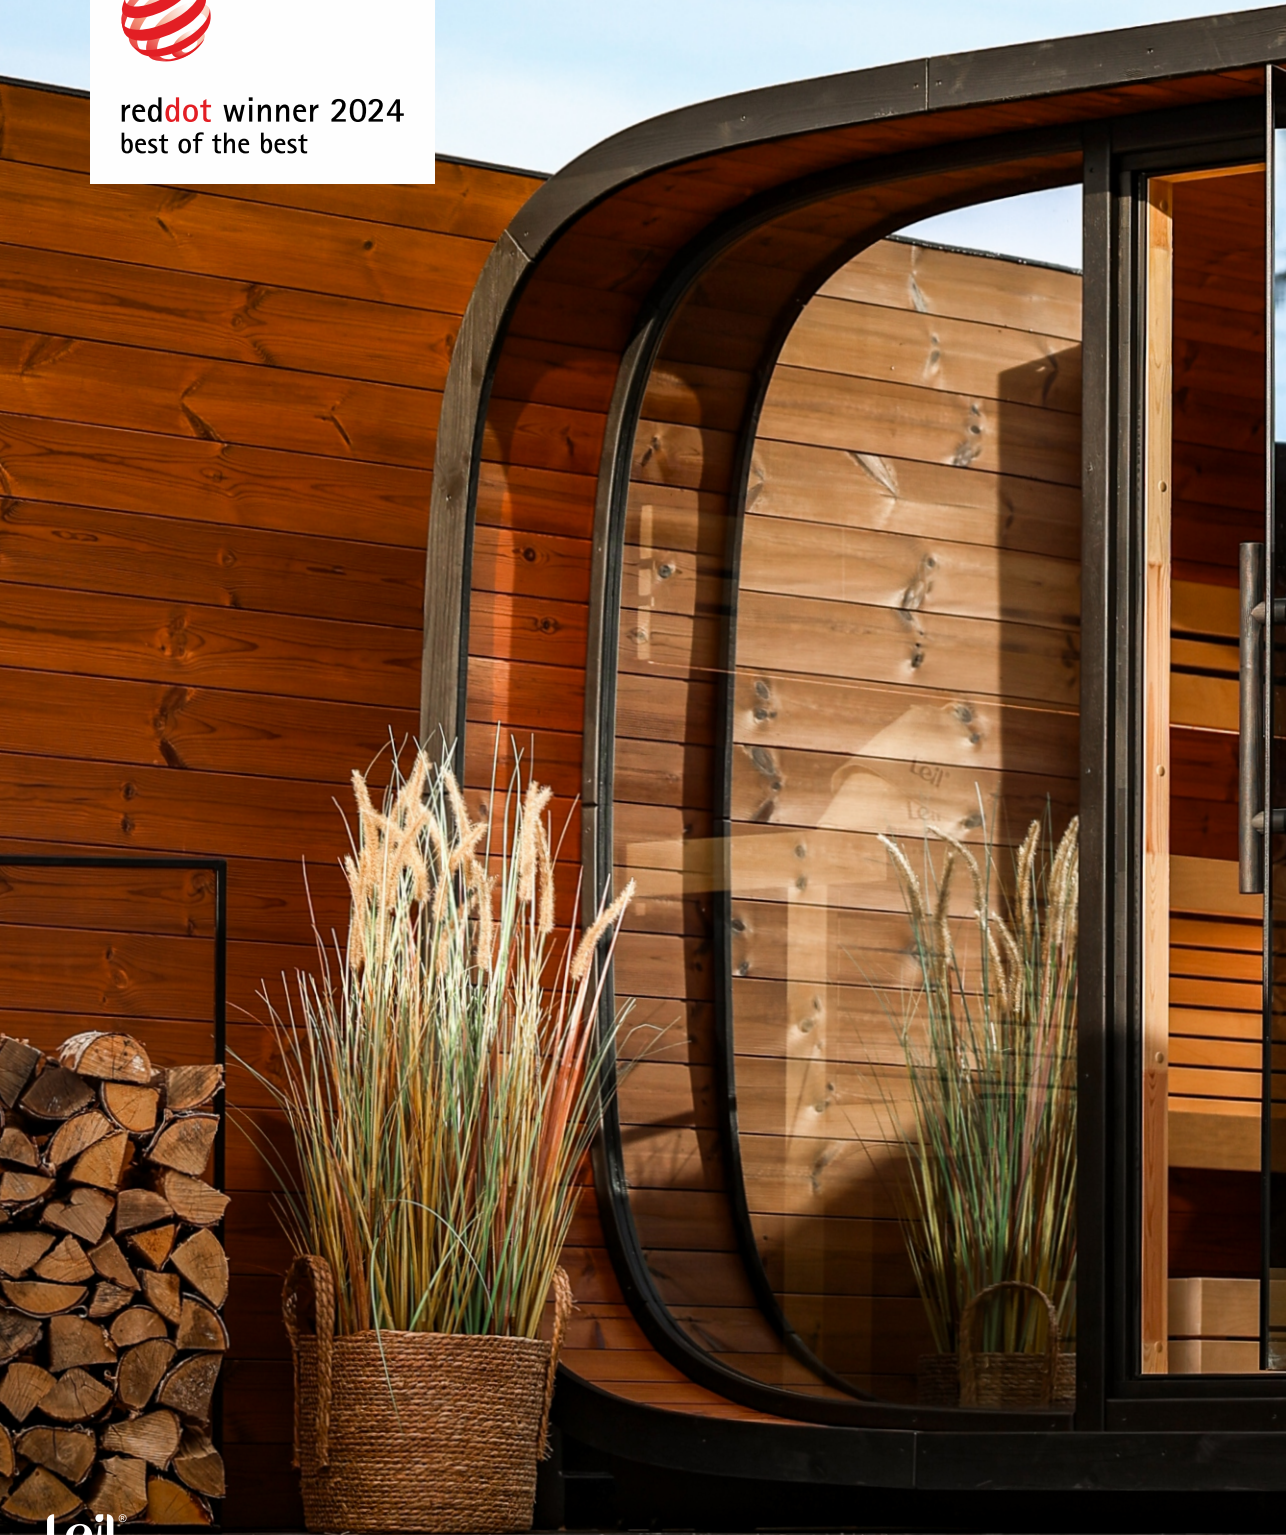

reddot winner 2024
best of the best