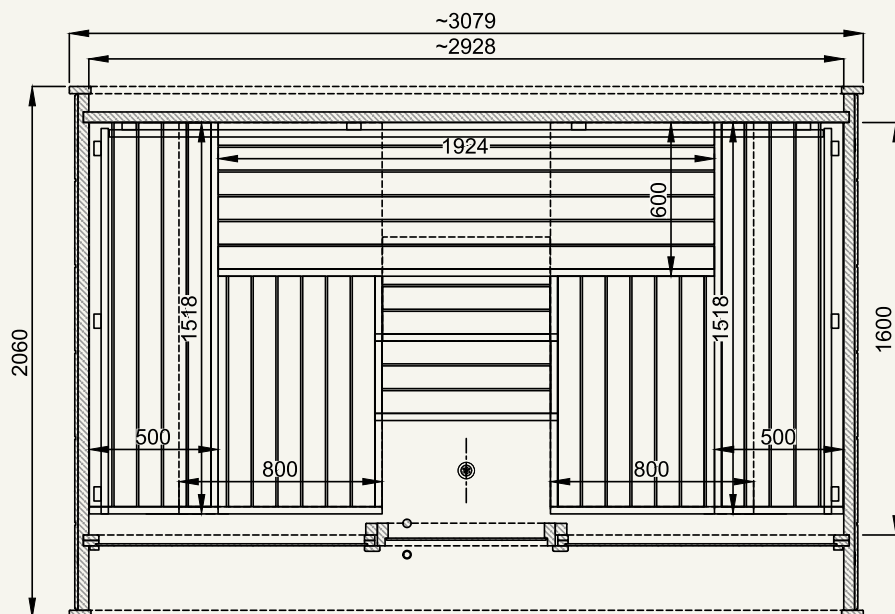

### IMPERIAL 2.0 / 2.4

Coverage area	4,4/5,3 (m <sup>2</sup> )	47.4/57.0 (ft <sup>2</sup> )
Steam room volume	6,0/8,0 (m <sup>3</sup> )	212.0/283.0 (ft <sup>3</sup> )
External dimensions	W2184×D2060/2460×H2200 (mm)	W86.0×D81.1/96.9×H86.6" (in)
Internal dimensions	W2038×D1600/2000×H2040 (mm)	W80.2×D63.0/78.7×H80.3" (in)
Weight	900/990 (kg)	1,984/2,183 (lb)
Pallet size	1,20×2,25/2,45×1,20 (m)	3.94×7.38/8.04×3.94 (ft)

## technical information

	METRIC	IMPERIAL
Coverage area	6,4 (m <sup>2</sup> )	68.9 (ft <sup>2</sup> )
Steam room volume	9,0 (m <sup>3</sup> )	318.0 (ft <sup>3</sup> )
External dimensions	W3079×D2060×H2200 (mm)	W121.2×D81.1×H86.6 (in)
Internal dimensions	W2928×D1600×H2040 (mm)	W115.3×D63.0×H80.3 (in)
Weight	1175 (kg)	2,590 (lb)
Pallet size	1.20×3.15×1.20 (m)	3.94×10.33×3.94 (ft)