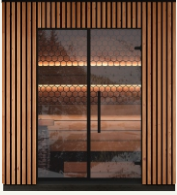

Viva 210

for 3 people