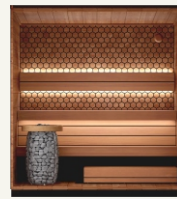

■ interior

Inside, Viva is all about comfort and longevity: 100% Thermowood benches, backrests, ceiling, floor, and walls – chosen for their smooth finish and excellent heat resistance. Optional decorative wall panels let you personalize the space without complicating the build. Warm LED lighting creates a relaxing ambience, and a considered ventilation path ensures steady airflow for an even, satisfying leil.