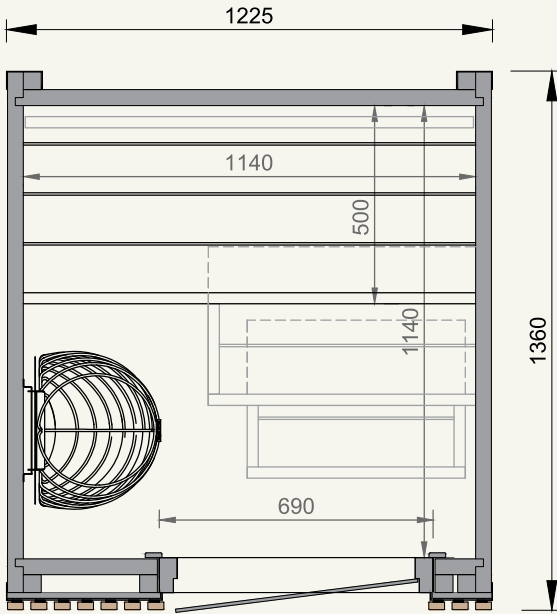

Viva 120

for 1 person

technical information

METRIC

IMPERIAL

Coverage area	1,6 (m ²)	17.2 (ft ²)
Steam room volume	2,7 (m ³)	95.3 (ft ³)
External dimensions	W1225×D1360×H2340 (mm)	W48.2"×D53.5"×H92.1" (in)
Internal dimensions	W1140×D1140×H2100 (mm)	W44.9"×D44.9"×H82.7" (in)
Weight	400 (kg)	882 (lb)
Pallet size	1,20×2,30×1,20 (m)	3.94×7.55×3.94 (ft)

suitable with

Electric heater	✓
Wood burning heater	✗

Viva 180

for 4 people

technical information

METRIC

IMPERIAL

Coverage area	3,3 (m2)	35.5 (ft2)
Steam room volume	5,8 (m3)	204.8 (ft3)
External dimensions	W1815×D1800×H2340 (mm)	W71.5"×D70.9"×H92.1" (in)
Internal dimensions	W1742×D1580×H2100 (mm)	W68.6"×D62.2"×H82.7" (in)
Weight	500 (kg)	1,102 (lb)
Pallet size	1,20×2,30×1,20 (m)	3.94×7.55×3.94 (ft)