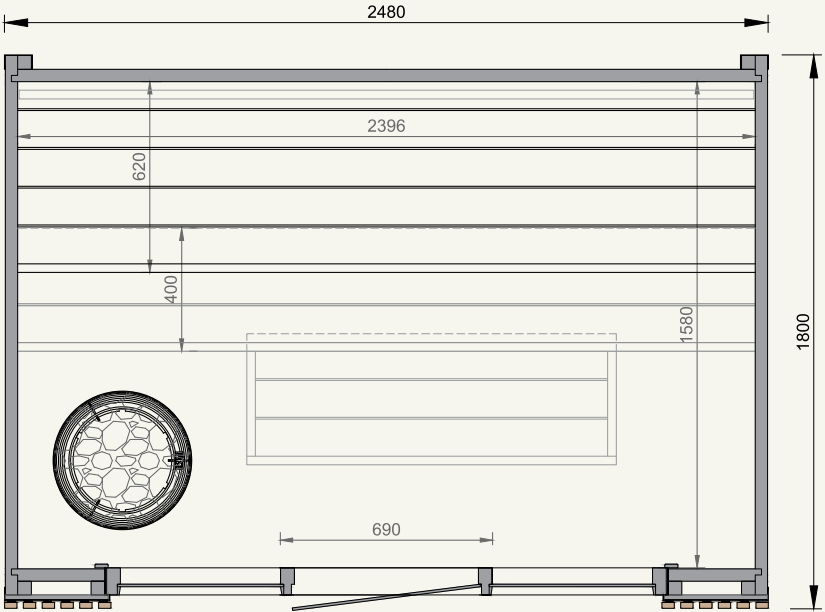

suitable with

Electric heater	✓
Wood burning heater	✗

Viva 180

for 4 people

technical information

METRIC

IMPERIAL

Coverage area	3,3 (m2)	35.5 (ft2)
Steam room volume	5,8 (m3)	204.8 (ft3)
External dimensions	W1815×D1800×H2340 (mm)	W71.5"×D70.9"×H92.1" (in)
Internal dimensions	W1742×D1580×H2100 (mm)	W68.6"×D62.2"×H82.7" (in)
Weight	500 (kg)	1,102 (lb)
Pallet size	1,20×2,30×1,20 (m)	3.94×7.55×3.94 (ft)

suitable with

Electric heater	✓
Wood burning heater	✗

Viva 210

for 3 people

technical information

METRIC

IMPERIAL

Coverage area	3,8 (m ²)	40.9 (ft ²)
Steam room volume	6,7 (m ³)	236.7 (ft ³)
External dimensions	W2115×D1800×H2340 (mm)	W83.3"×D70.9"×H92.1" (in)
Internal dimensions	W2030×D1580×H2100 (mm)	W79.9"×D62.2"×H82.7" (in)
Weight	650 (kg)	1,433 (lb)
Pallet size	1,20×2,30×1,20 (m)	3.94×7.55×3.94 (ft)

suitable with

Electric heater	✓
Wood burning heater	✓

Viva 250

for 4 people

technical information

METRIC

IMPERIAL

Coverage area	4,5 (m2)	48.4 (ft2)
Steam room volume	8,6 (m3)	303.7 (ft3)
External dimensions	W2480×D1800×H2520 (mm)	W97.6"×D70.9"×H99.2" (in)
Internal dimensions	W2396×D1580×H2280 (mm)	W94.3"×D62.2"×H89.8" (in)
Weight	850 (kg)	1,874 (lb)
Pallet size	1,20×2,50×1,20 (m)	3.94×8.20×3.94 (ft)