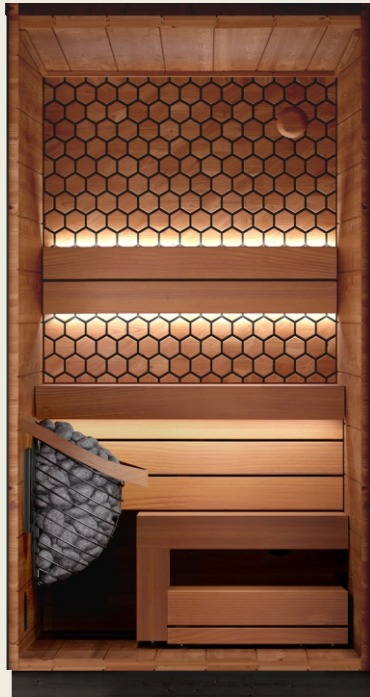

Viva 120

for 1 person