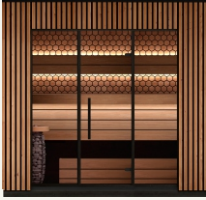

Viva 250

for 4 people