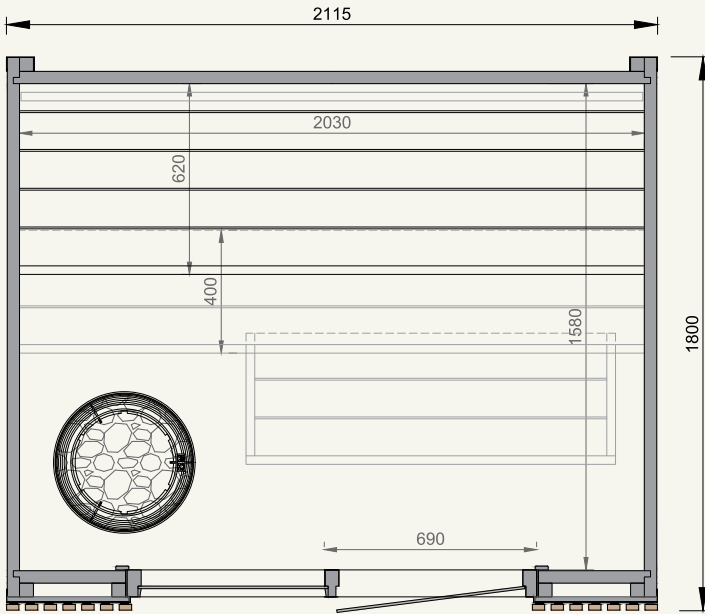

Viva 120

for 1 person

technical information

METRIC

IMPERIAL

Coverage area	1,6 (m ²)	17.2 (ft ²)
Steam room volume	2,7 (m ³)	95.3 (ft ³)
External dimensions	W1225×D1360×H2340 (mm)	W48.2"×D53.5"×H92.1" (in)
Internal dimensions	W1140×D1140×H2100 (mm)	W44.9"×D44.9"×H82.7" (in)
Weight	400 (kg)	882 (lb)
Pallet size	1,20×2,30×1,20 (m)	3.94×7.55×3.94 (ft)

suitable with

Electric heater	✓
Wood burning heater	✗

Viva 180

for 4 people

technical information

METRIC

IMPERIAL

Coverage area	3,3 (m2)	35.5 (ft2)
Steam room volume	5,8 (m3)	204.8 (ft3)
External dimensions	W1815×D1800×H2340 (mm)	W71.5"×D70.9"×H92.1" (in)
Internal dimensions	W1742×D1580×H2100 (mm)	W68.6"×D62.2"×H82.7" (in)
Weight	500 (kg)	1,102 (lb)
Pallet size	1,20×2,30×1,20 (m)	3.94×7.55×3.94 (ft)

suitable with

Electric heater	✓
Wood burning heater	✗

Viva 210

for 3 people

technical information

METRIC

IMPERIAL

Coverage area	3,8 (m ²)	40.9 (ft ²)
Steam room volume	6,7 (m ³)	236.7 (ft ³)
External dimensions	W2115×D1800×H2340 (mm)	W83.3"×D70.9"×H92.1" (in)
Internal dimensions	W2030×D1580×H2100 (mm)	W79.9"×D62.2"×H82.7" (in)
Weight	650 (kg)	1,433 (lb)
Pallet size	1,20×2,30×1,20 (m)	3.94×7.55×3.94 (ft)

suitable with

Electric heater	✓
Wood burning heater	✓

Viva 250

for 4 people

technical information

METRIC

IMPERIAL

Coverage area	4,5 (m2)	48.4 (ft2)
Steam room volume	8,6 (m3)	303.7 (ft3)
External dimensions	W2480×D1800×H2520 (mm)	W97.6"×D70.9"×H99.2" (in)
Internal dimensions	W2396×D1580×H2280 (mm)	W94.3"×D62.2"×H89.8" (in)
Weight	850 (kg)	1,874 (lb)
Pallet size	1,20×2,50×1,20 (m)	3.94×8.20×3.94 (ft)