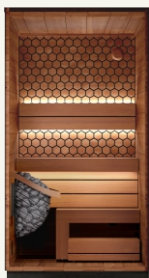

Viva 120

Our most compact, for one. Takes minimal space and is perfect for a private corner or terrace. Your personal sauna ready whenever you need a quiet reset.