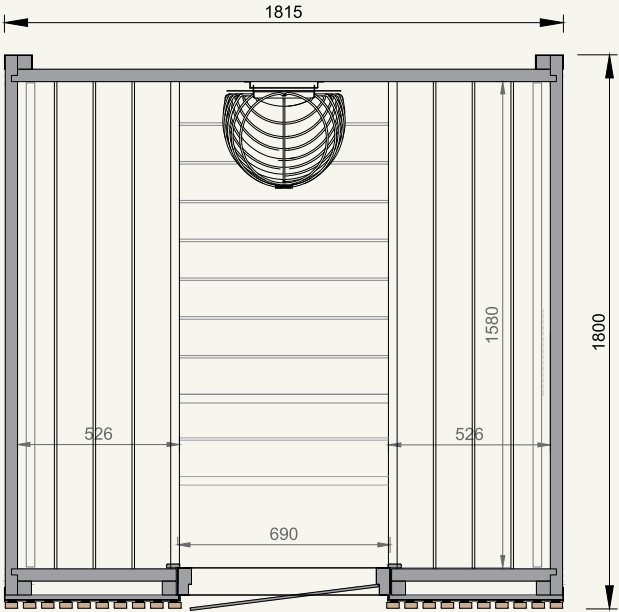

Viva 120

for 1 person

technical information

METRIC

IMPERIAL

Coverage area	1,6 (m ²)	17.2 (ft ²)
Steam room volume	2,7 (m ³)	95.3 (ft ³)
External dimensions	W1225×D1360×H2340 (mm)	W48.2"×D53.5"×H92.1" (in)
Internal dimensions	W1140×D1140×H2100 (mm)	W44.9"×D44.9"×H82.7" (in)
Weight	400 (kg)	882 (lb)
Pallet size	1,20×2,30×1,20 (m)	3.94×7.55×3.94 (ft)

suitable with

Electric heater	✓
Wood burning heater	✗

Viva 180

for 4 people

technical information

METRIC

IMPERIAL

Coverage area	3,3 (m2)	35.5 (ft2)
Steam room volume	5,8 (m3)	204.8 (ft3)
External dimensions	W1815×D1800×H2340 (mm)	W71.5"×D70.9"×H92.1" (in)
Internal dimensions	W1742×D1580×H2100 (mm)	W68.6"×D62.2"×H82.7" (in)
Weight	500 (kg)	1,102 (lb)
Pallet size	1,20×2,30×1,20 (m)	3.94×7.55×3.94 (ft)

suitable with

Electric heater	✓
Wood burning heater	✗

Viva 210

for 3 people

technical information

METRIC

IMPERIAL

Coverage area	3,8 (m ²)	40.9 (ft ²)
Steam room volume	6,7 (m ³)	236.7 (ft ³)
External dimensions	W2115×D1800×H2340 (mm)	W83.3"×D70.9"×H92.1" (in)
Internal dimensions	W2030×D1580×H2100 (mm)	W79.9"×D62.2"×H82.7" (in)
Weight	650 (kg)	1,433 (lb)
Pallet size	1,20×2,30×1,20 (m)	3.94×7.55×3.94 (ft)