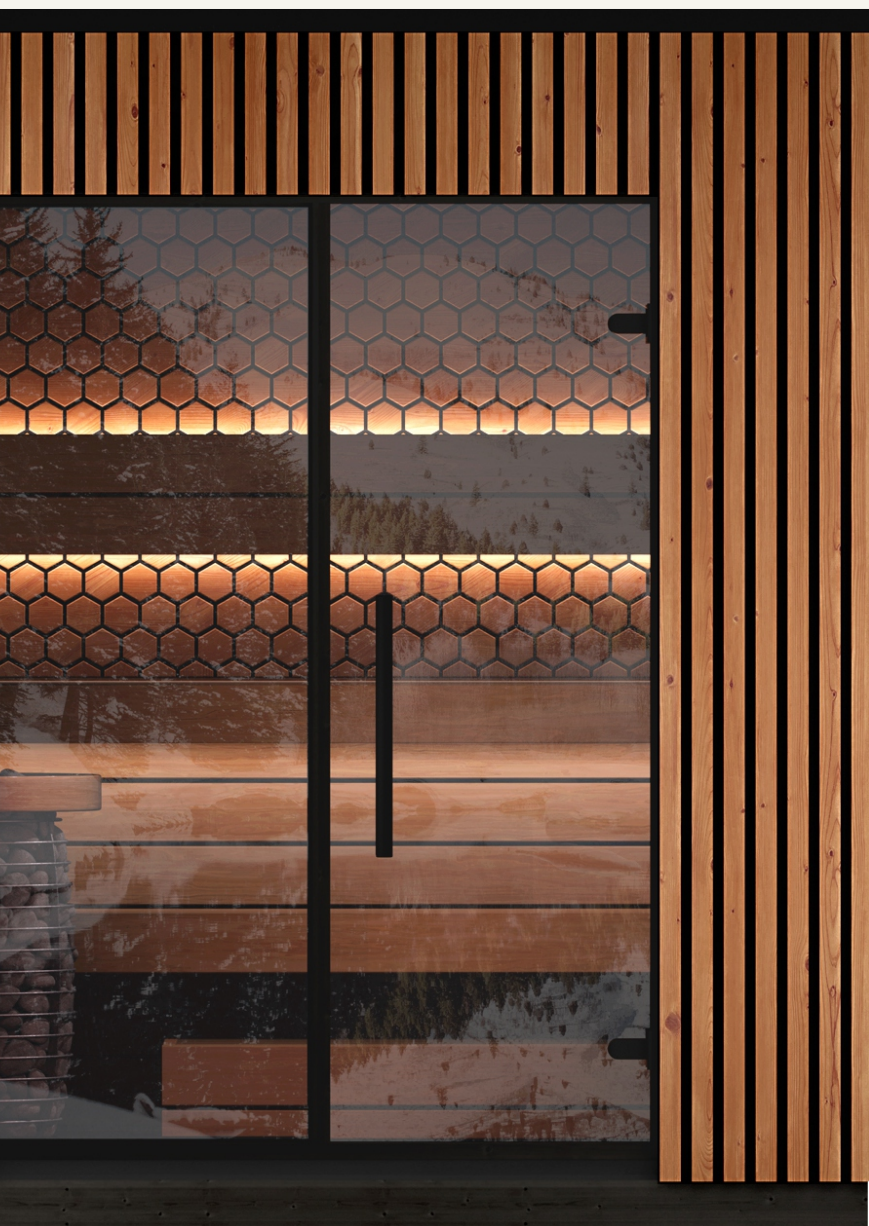

Leil[®]
SAUNAS

Viva

Outdoor Sauna Collection

leilsaunas.com

Lei[®]
SAUNAS

A vertical photograph of a dense evergreen forest. The scene is heavily misted, with a thick layer of white fog or low clouds that obscures the upper portions of the trees and the sky. The foreground shows more detailed green foliage, while the background fades into a soft, hazy white. The overall mood is serene and quiet.